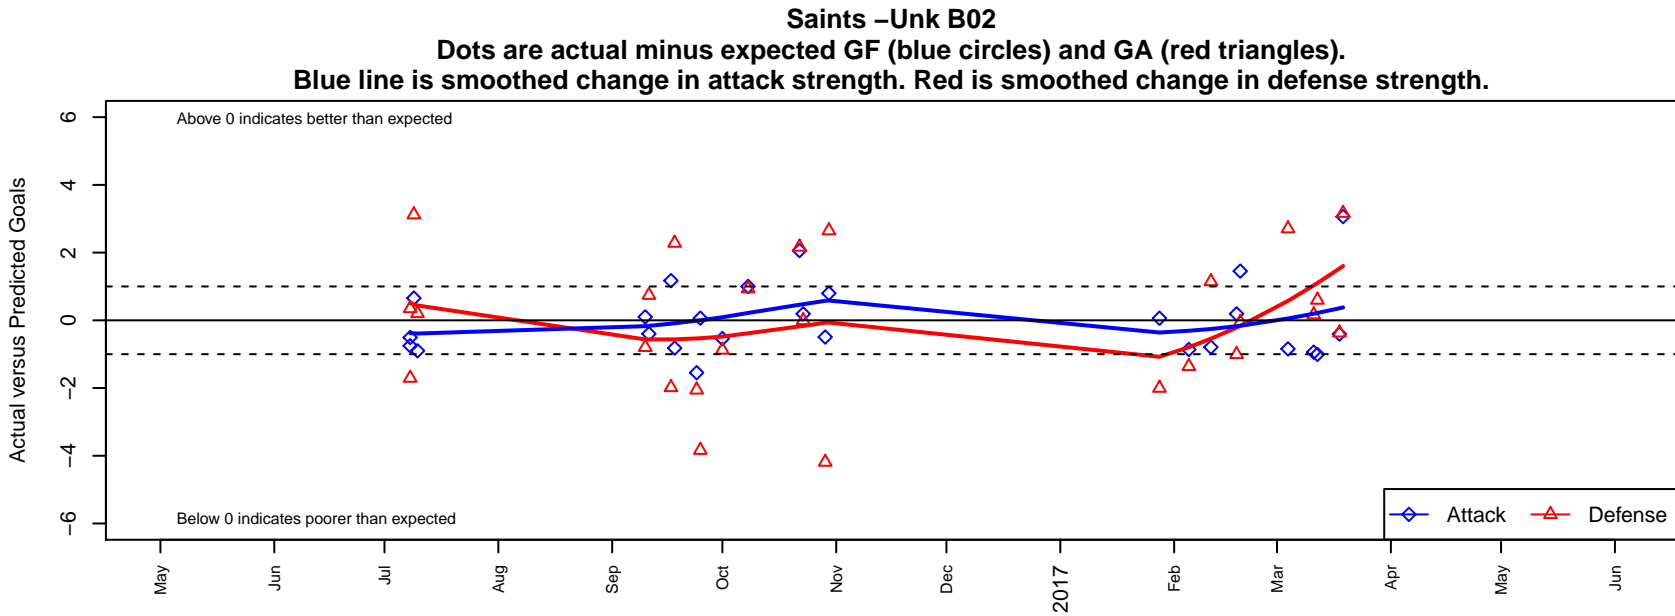

# Saints -Unk B02

, OR  
 B02 total strength=1007  
 attack=2.85 defense=1.47  
 fall league = PTT B02 Div 1 White  
 spr league = Win OYS B02 Div 1 Yellow

alt names used:  
 Saints 02B  
 Saints 02B

Venues played:  
 2016 PCU Summer Classic U15-U16 Black  
 2016 PTT B02 Division 1 White  
 2016 Win OYS B02 Division 1 Yellow

**attack and defense variance (black dot)  
relative to other teams  
and top 10 in region**

**attack and defense rating  
relative to others at age  
and all opponents in last 13 months**

**Performance relative to 13 month average**