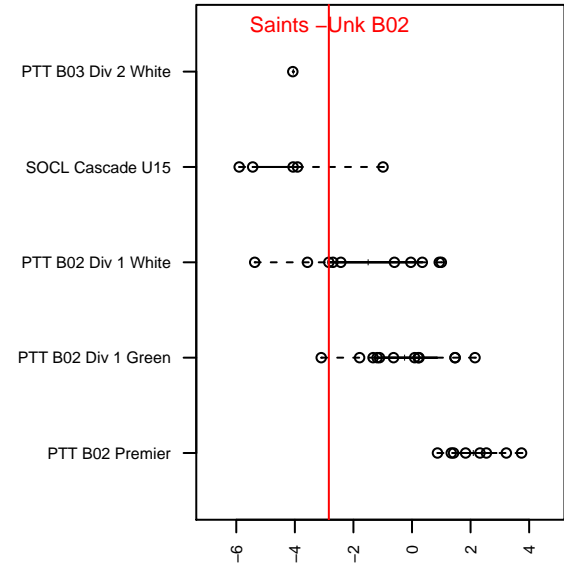

# Saints -Unk B02

, OR  
 B02 total strength=1007  
 attack=2.85 defense=1.47  
 fall league = PTT B02 Div 1 White  
 spr league = Win OYS B02 Div 1 Yellow

alt names used:  
 Saints 02B  
 Saints 02B

Venues played:  
 2016 PCU Summer Classic U15-U16 Black  
 2016 PTT B02 Division 1 White  
 2016 Win OYS B02 Division 1 Yellow

**attack and defense variance (black dot)  
relative to other teams  
and top 10 in region**

**attack and defense rating  
relative to others at age  
and all opponents in last 13 months**

**Performance relative to 13 month average**